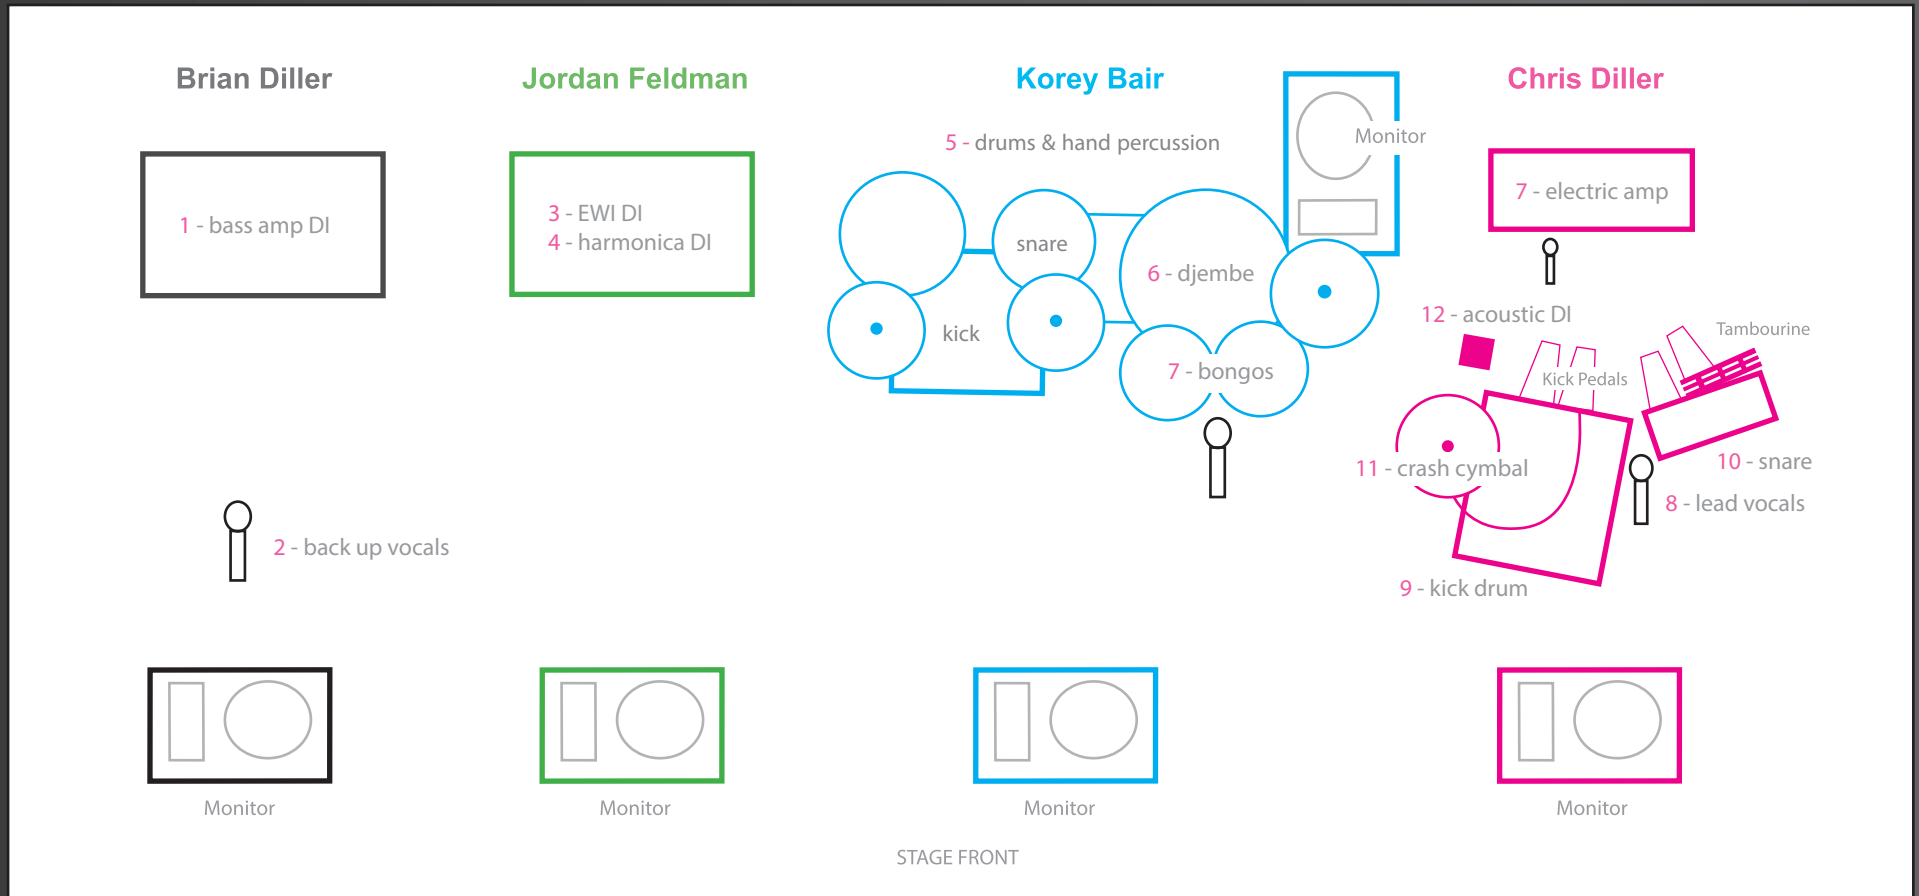

CHRIS DILLER | Full Band Stage Plot

- 1 Bass Amp DI
- 2 Back Up Vocal Mic
- 3 EWI DI
- 4 Harmonica DI
- 5 Drums kick, snare, toms, hi hat
- 6 Djembe
- 7 Bongos

- 8 Lead Vocal Mic
- 9 Kick Drum
- 10 Snare Drum
- 11 Crash Cymbal *if nessecary*
- 12 Acoustic DI
- 13 Acoustic / Electric Amp

Brian Diller
bass guitar, back up vocals

Jordan Feldman
EWI (Electric Woodwind Inrtuments), harmonica

Korey Bair
drums & hand percussion

Chris Diller
lead vocals, guitar (channel split acousitc / electric)